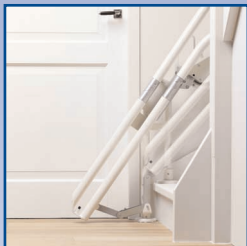

Powered sliding hinged track

Parking bend at top and bottom

Choice of upholstery - fabric, synthetic leather or leather

Choice of coloured upholstery

Unit 3-9c  
Thorpe Close  
Banbury  
Oxfordshire  
OX16 4SW