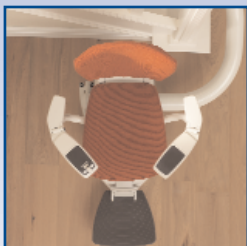

Seat to footrest height - 19"-22 1/2" / 485mm-575mm

Features:

- Angled travel
- Curved profiled arms
- Straight profiled arms
- Retractable belt
- Isolation key switch
- Infra-red remote controls
- Powered swivel seat
- Powered footrest
- Powered hinged track
- Zero intrusion rail available
- Choice of coloured upholstery