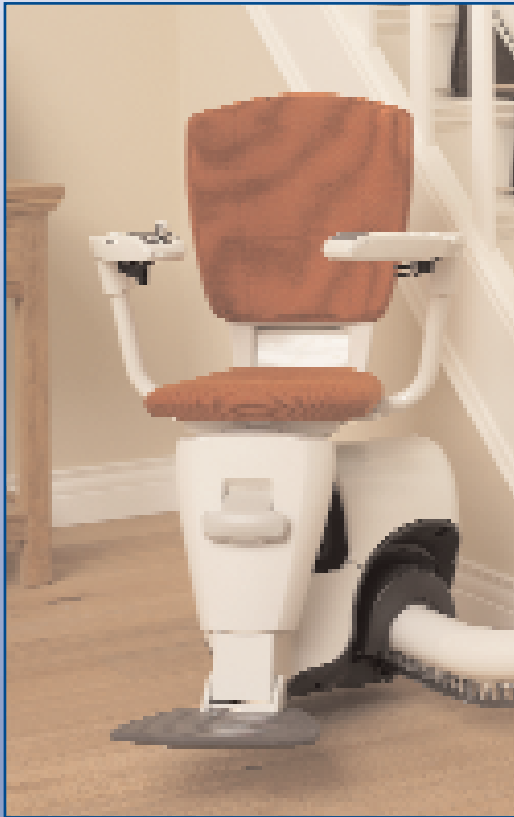

Freechoice Lift Services

The Professional's Choice

Thyssen - curved stairlift

A reliable and easy to use curved stairlift with comfort, style and safety at the forefront of its design. Special rail bending processes provides a very smooth and comfortable ride.

Weight Limits:

Standard Unit - 19 stone / 120kg

Dimensions:

Minimum stair width - 24" / 610mm

Stairlift width - 23" / 585mm

Stairlift depth (unfolded) - 29 1/2" / 750mm

Stairlift depth (folded) - 13 1/2" / 340mm

Seat to footrest height - 19"-22 1/2" / 485mm-575mm

Features:

- Angled travel
- Curved profiled arms
- Straight profiled arms
- Retractable belt
- Isolation key switch
- Infra-red remote controls
- Powered swivel seat
- Powered footrest
- Powered hinged track
- Zero intrusion rail available
- Choice of coloured upholstery